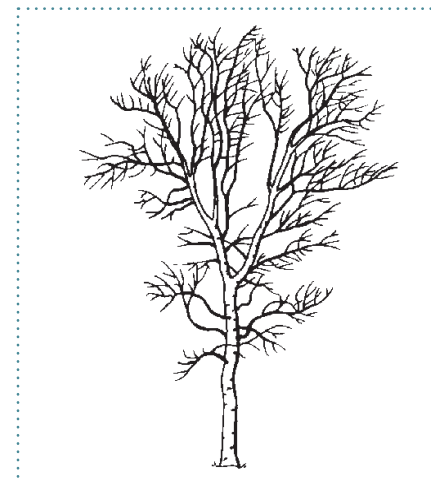

PAPER BIRCH

MATURE FORM

JUST PLANTED

© 2016 Brenna Anstett / LEAF

© 2014 Brenna Anstett / LEAF

FORM

HEIGHT 35 feet
WIDTH 20 feet
narrow, oval crown with upright to drooping branches

LEAF

simple, bright green above and paler green below, oval to heart-shaped with double serrate edges; emerge in spring

FALL COLOUR

bright yellow to orange

BARK

smooth, reddish brown when young; furrowed at base, peeling (like paper), creamy white with horizontal black marks when mature

FLOWER

long, green to brown, hanging male catkins and upright, green, inconspicuous female catkins; emerge in mid-spring

FRUIT

small, green to light brown, cone-like catkins containing tiny, brown, elliptical, winged nutlets; mature in fall and disperse in winter