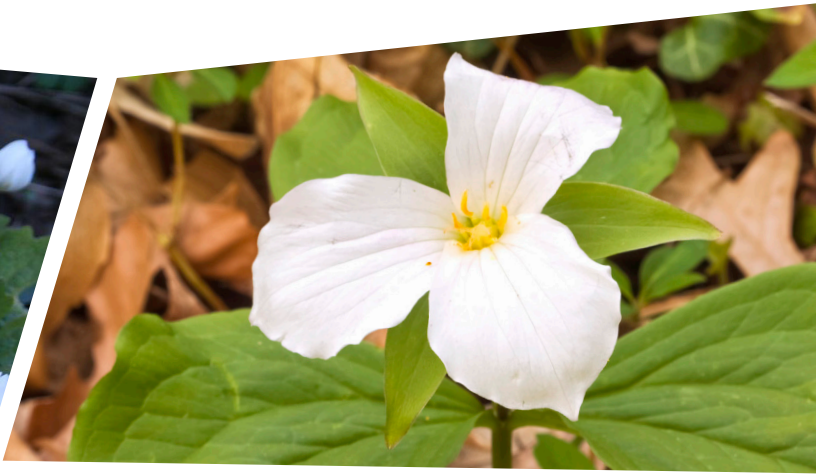

# NATIVE GARDEN KITS

### LARGE

- Canada bloodroot
- great blue lobelia
- ostrich fern
- Virginia waterleaf

**36 perennials**  
(\$235 - covers approx. 55 sq. ft.)

- white trillium
- wild geranium
- zig-zag goldenrod